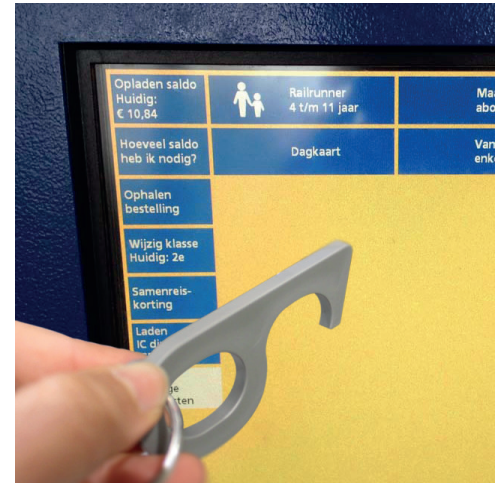

NoTouch Assist Key

A simple hygienic and convenient solution to reduce the risk of contamination

- Press ATM's
- Call the elevator
- Operate ticket machines
- Flush public toilets
- Press pedestrian traffic buttons
- Push or pull open public doors

Frequently touched public surfaces carry a high germ load, making you prone to bacterial and viral contamination.

Avoid the risk of contamination using our newly developed NoTouch Assist Key.

Pull open doors, call the elevator, press pedestrian traffic buttons, all without direct physical contact.

Made from 100% post-consumer waste plastic, the NoTouch Assist Key features a highly functional design with the added convenience of being safe, hygienic and easy to use.

Vastly reduces point-of-contact area keeping the risk of contamination at bay.

FEATURES:

- **Functional Design:** Works for door handles, drawers, levers, elevator buttons, teller buttons.
- **Sustainable Material:** Made from 100% post-consumer waste plastic.
- **Convenient:** Small and simple, easy to carry and use.